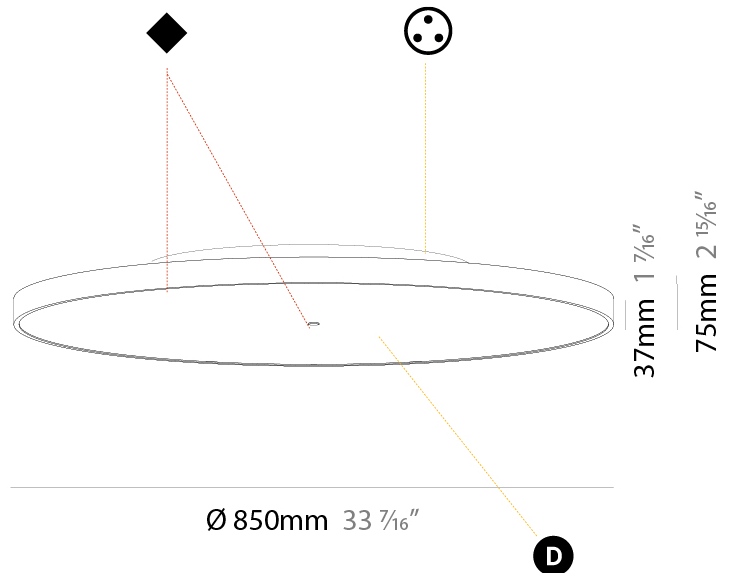

GENERAL

Series: Sign Diva
Subseries: Sign Diva
Brand: Prolicht
Division: Architectural
Mounting Type: Surface
Mounting Location: Ceiling
Subcategory: Ambient

PHYSICAL

Shape: Round
Diameter (mm): 850
Diameter (in): 33 ⁷/₁₆
Height (mm): 75
Height (in): 2 ¹⁵/₁₆
Light Distribution: Direct / Indirect
Weight (kg): 12.906
Weight (lbs): 28.453
Diffuser: Direct - PMMA - Opal/Micro-Prism/Sparkling Secret/Vintage Industrial with Shine Ring / Indirect - White/Yellow/Orange/Red/Blue/Green
Fixture Finish: SSR / BKV / CWI / CRY / HAB / UFT / ITA / RUA / FTG / MYG / LOD / PUS / FRO / FUP / KIA / POP / BLS / SPG / MEY / GOH / GUM / CHC / COM / ABZ / JAG / OBR / MOS / ROR
Fixture Material: Extruded Aluminum / Steel

ELECTRICAL

Lamp Type: LED (Zhaga Standard)
Input Wattage (W): 96.8
Total Output Wattage (W): 76.8
Dimming: Tri-Mode (Non-Dimming and Phase Dimming (120Vac only) and 0-10V Dimming)
Driver Included: Yes
Driver Location: Integrated
Driver Type: Constant Current - Universal
Driver Class: Class 2
Input Voltage (V): 120 - 277
Constant Current (MA): 600

LED

Color Temperature (°K): 3000 / 3500 / 4000
Max. Delivered Lumen (lm): 11160 / 11388 / 11620
CRI: >90 CRI
Lamp Life (hrs): 50000

OPTICAL

RATINGS AND CERTIFICATIONS

Certified By: Certified for North American Standards
IP rating: IP20

PROJECT
TYPE
SPECIFIER
QUANTITY
DATE