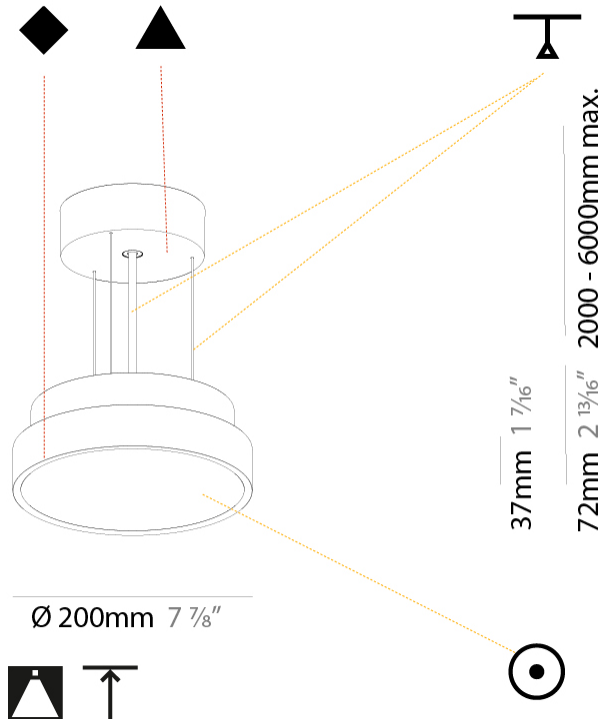

GENERAL

Series: Sign Diva
Subseries: Sign Diva
Brand: Prolicht
Division: Architectural
Mounting Type: Suspension
Mounting Location: Ceiling
Subcategory: Pendant

PHYSICAL

Shape: Round
Diameter (mm): 200
Diameter (in): 7 7/8
Height (mm): 72
Height (in): 2 13/16
Max. Overall Height (mm): 2072
Max. Overall Height (in): 81 9/16
Light Distribution: Direct
Weight (kg): 1.732
Weight (lbs): 3.818

Diffuser: PMMA - Opal / Micro-Prism / Sparkling Secret / Vintage Industrial with Shine Ring

Fixture Finish: SSR / BKV / CWI / CRY / HAB / UFT / ITA / RUA / FTG / MYG / LOD / PUS / FRO / FUP / KIA / POP / BLS / SPG / MEY / GOH / GUM / CHC / COM / ABZ / JAG / OBR / MOS / ROR

Fixture Material: Extruded Aluminum / Steel

Cable Details: 2000mm or 6000mm Transparent Cable

ELECTRICAL

Lamp Type: LED (Zhaga Standard)
Input Wattage (W): 12.1
Total Output Wattage (W): 11
Dimming: Tri-Mode (Non-Dimming and Phase Dimming (120Vac only) and 0-10V Dimming)
Driver Included: Yes
Driver Location: Integrated
Driver Type: Constant Current - Universal
Driver Class: Class 2
Input Voltage (V): 120 - 277
Constant Current (MA): 350

LED

Color Temperature (°K): 2700 / 3000 / 3500 / 4000
Max. Delivered Lumen (lm): 776 / 970 / 980 / 1000
CRI: >90 CRI
Lamp Life (hrs): 50000

OPTICAL

RATINGS AND CERTIFICATIONS

Certified By: Certified for North American Standards
IP rating: IP20