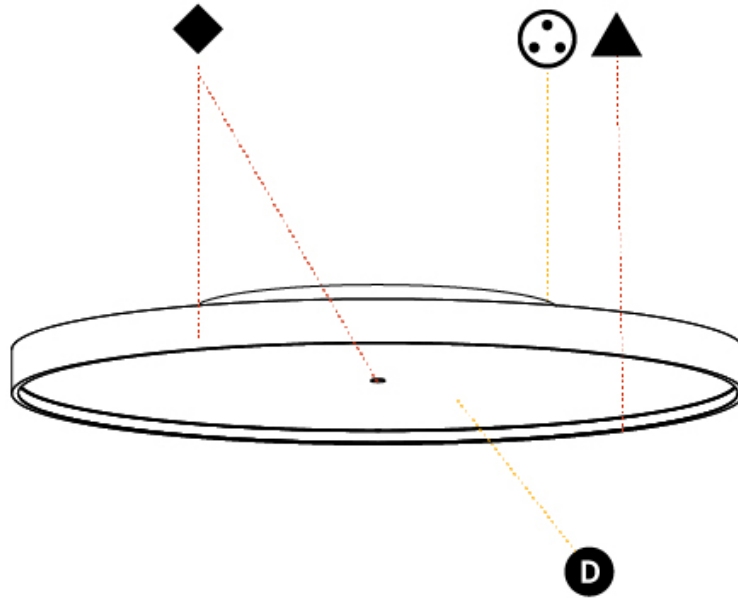

A3D088-

PROJECT _____

TYPE _____

SPECIFIER _____

QUANTITY _____

DATE _____