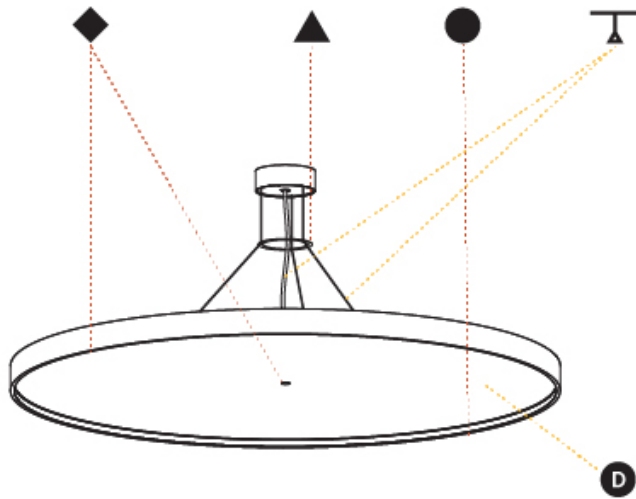

SIGN DIVA KORONA SUSPENSION

A300017-

PROJECT	_____
TYPE	_____
SPECIFIER	_____
QUANTITY	_____
DATE	_____

A