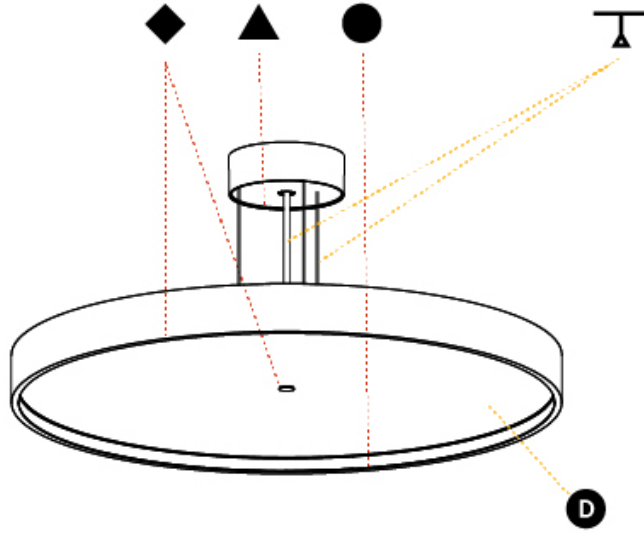

SIGN DIVA KORONA SUSPENSION

A300014-

PROJECT	_____
TYPE	_____
SPECIFIER	_____
QUANTITY	_____
DATE	_____

A