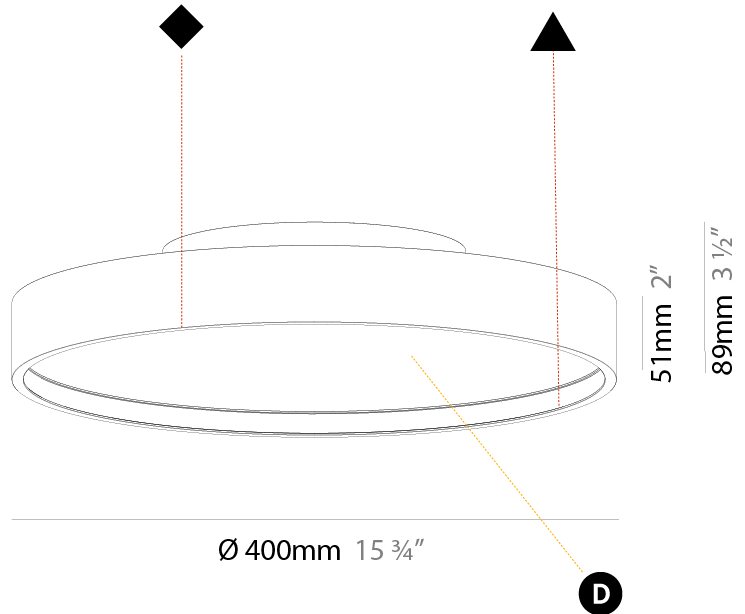

1. To build a product code in our configurator select the specify button on the base model # product page
2. To build a manual product code on this datasheet choose from the options listed below in blue font and add the suffix to the base model #

GENERAL

Series: Sign Diva
Subseries: Sign Diva Korona
Brand: Prolicht
Division: Architectural
Mounting Type: Surface
Mounting Location: Ceiling
Subcategory: Ambient

PHYSICAL

Shape: Round
Diameter (mm): 400
Diameter (in): 15 3/4
Height (mm): 89
Height (in): 3 1/2
Light Distribution: Direct
Weight (kg): 2.636
Weight (lbs): 5.811

Diffuser: PMMA - Opal/Micro-Prism/Sparkling Secret/Vintage Industrial
Fixture Finish: SSR / BKV / CWI / CRY / HAB / UFT / ITA / RUA / FTG / MYG / LOD / PUS / FRO / FUP / KIA / POP / BLS / SPG / MEY / GOH / GUM / CHC / COM / ABZ / JAG / OBR / MOS / ROR
Fixture Material: Extruded Aluminum / Steel

ELECTRICAL

Lamp Type: LED (Zhaga Standard)
Input Wattage (W): 19.8
Total Output Wattage (W): 16
Dimming: Tri-Mode (Non-Dimming and Phase Dimming (120Vac only) and 0-10V Dimming)
Driver Included: Yes
Driver Location: Integrated
Driver Type: Constant Current - Universal
Driver Class: Class 2
Input Voltage (V): 120 - 277
Constant Current (MA): 500

LED

Color Temperature (°K): 3000 / 3500 / 4000
Max. Delivered Lumen (lm): 2260 / 2293 / 2340
CRI: >90 CRI
Lamp Life (hrs): 50000

OPTICAL

RATINGS AND CERTIFICATIONS

Certified By: Certified for North American Standards
IP rating: IP20