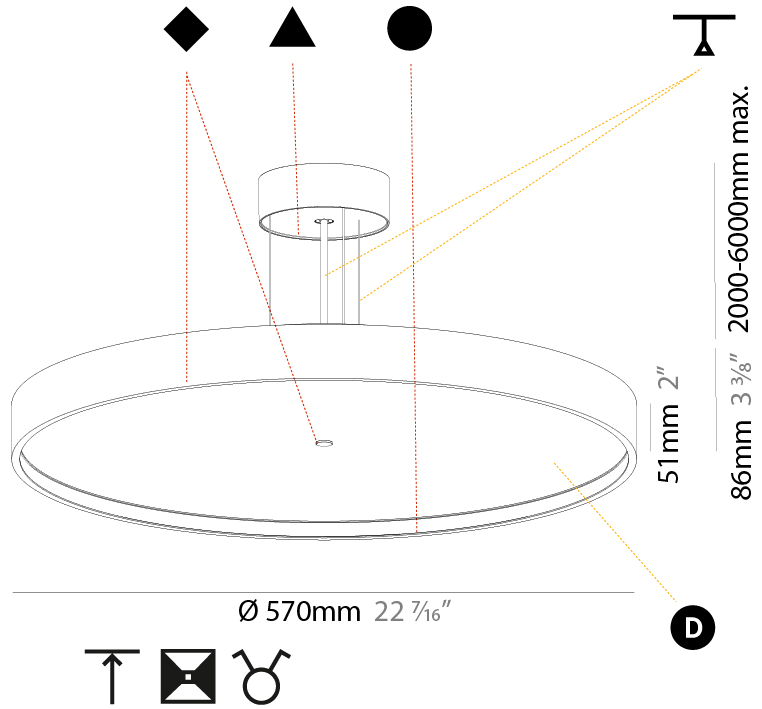

GENERAL

Series: Sign Diva
Subseries: Sign Diva Korona
Brand: Prolicht
Division: Architectural
Mounting Type: Suspension
Mounting Location: Ceiling
Subcategory: Pendant

PHYSICAL

Shape: Round
Diameter (mm): 570
Diameter (in): 22 ⁷/₁₆"
Height (mm): 86
Height (in): 3 ³/₈"
Light Distribution: Direct / Indirect
Weight (kg): 8.812
Weight (lbs): 19.43
Diffuser: PMMA - Opal / Micro-Prism / Sparkling Secret / Vintage Industrial
Fixture Finish: SSR / BKV / CWI / CRY / HAB / UFT / ITA / RUA / FTG / MYG / LOD / PUS / FRO / FUP / KIA / POP / BLS / SPG / MEY / GOH / GUM / CHC / COM / ABZ / JAG / OBR / MOS / ROR
Fixture Material: Extruded Aluminum / Steel
Cable Details: 2,000mm/78 3/4" or 6,000mm/236 1/4" Transparent Cable

ELECTRICAL

Lamp Type: LED (Zhaga Standard)
Input Wattage (W): 67
Total Output Wattage (W): 60.9
Dimming: Tri-Mode (Non-Dimming and Phase Dimming (120Vac only) and 0-10V Dimming)
Driver Included: Yes
Driver Location: Integrated
Driver Type: Constant Current - Universal
Driver Class: Class 2
Input Voltage (V): 120 - 277
Constant Current (MA): 350

LED

Color Temperature (°K): 2700 / 3000 / 3500 / 4000
Max. Delivered Lumen (lm): 6632 / 6728 / 6812 / 6951
Nominal Lumen (lm): 9097 / 9229 / 9344 / 9535
CRI: >90 CRI
Lamp Life (hrs): 50000

OPTICAL

RATINGS AND CERTIFICATIONS

Certified By: Certified for North American Standards
IP rating: IP20

A

D