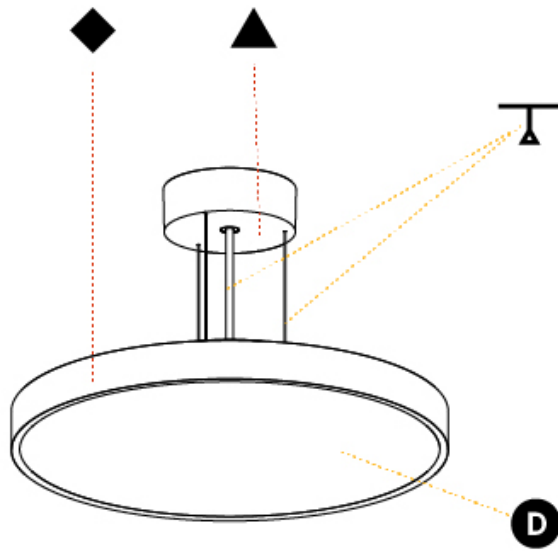

SIGN DIVA KORONA SUSPENSION

A300012-

PROJECT
TYPE
SPECIFIER
QUANTITY
DATE