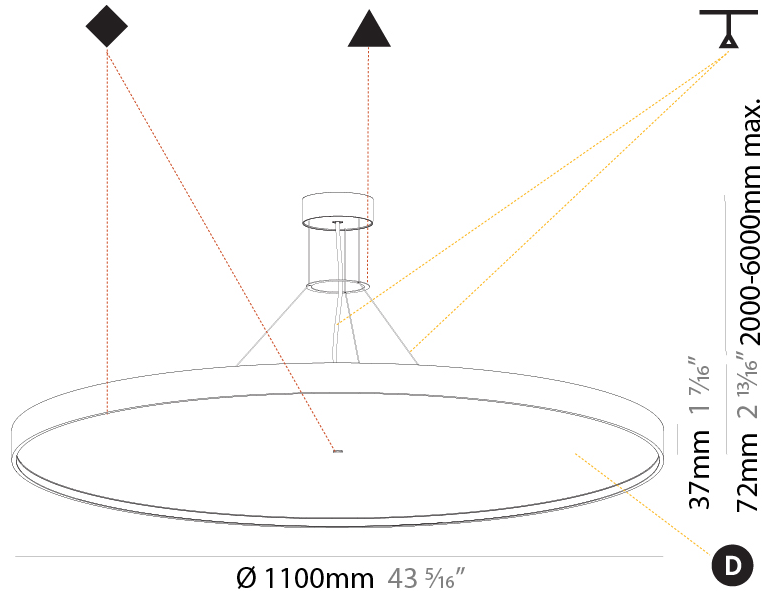

GENERAL

Series: Sign Diva
Subseries: Sign Diva
Brand: Prolicht
Division: Architectural
Mounting Type: Suspension
Mounting Location: Ceiling
Subcategory: Pendant

PHYSICAL

Shape: Round
Diameter (mm): 1100
Diameter (in): 43 ⁵/₁₆
Height (mm): 72
Height (in): 2 ¹³/₁₆
Light Distribution: Direct / Indirect
Weight (kg): 20.78
Weight (lbs): 45.81
Diffuser: PMMA - Opal / Micro-Prism / Sparkling Secret / Vintage Industrial
Fixture Finish: SSR / BKV / CWI / CRY / HAB / UFT / ITA / RUA / FTG / MYG / LOD / PUS / FRO / FUP / KIA / POP / BLS / SPG / MEY / GOH / GUM / CHC / COM / ABZ / JAG / OBR / MOS / ROR
Fixture Material: Extruded Aluminum / Steel
Cable Details: 2,000mm/78 3/4" or 6,000mm/236 1/4" Transparent Cable

ELECTRICAL

Lamp Type: LED (Zhaga Standard)
Input Wattage (W): 169.4 / 28.6
Total Output Wattage (W): 135 / 24
Dimming: Tri-Mode (Non-Dimming and Phase Dimming (120Vac only) and 0-10V Dimming)
Driver Included: Yes
Driver Location: Integrated
Driver Type: Constant Current - Universal
Driver Class: Class 2
Input Voltage (V): 120 - 277
Constant Current (MA): 600 / 350

LED

Color Temperature (*K): 2700 / 3000 / 3500 / 4000
Max. Delivered Lumen (lm): 20030 / 20610 / 21050 / 21480
CRI: >90 CRI
Lamp Life (hrs): 50000

OPTICAL

RATINGS AND CERTIFICATIONS

Certified By: Certified for North American Standards
IP rating: IP20